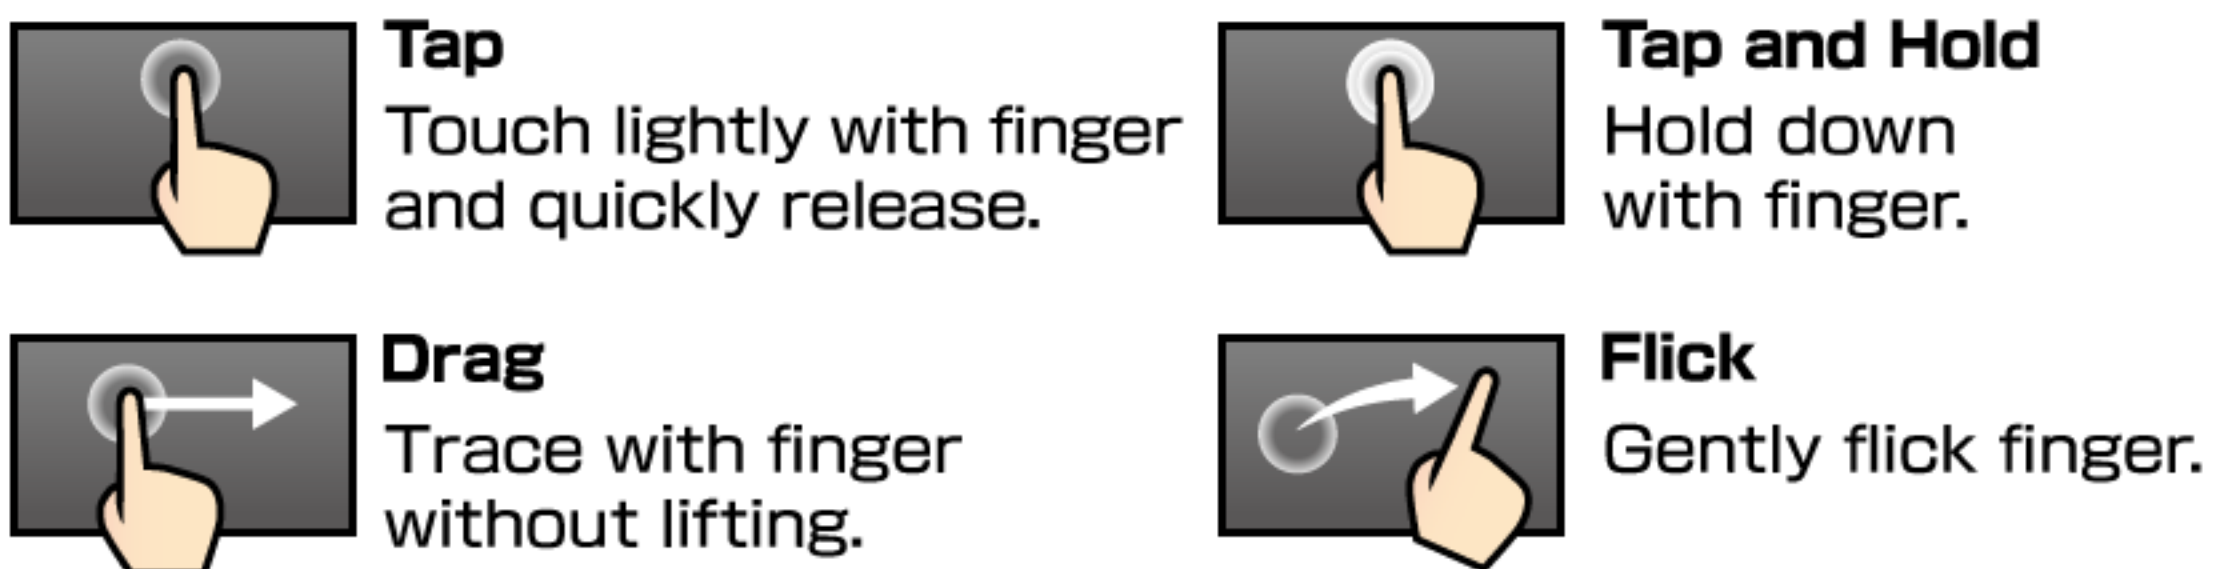

Touch Gestures

The following gestures can be used on tablets or PCs with touch panel functionality.