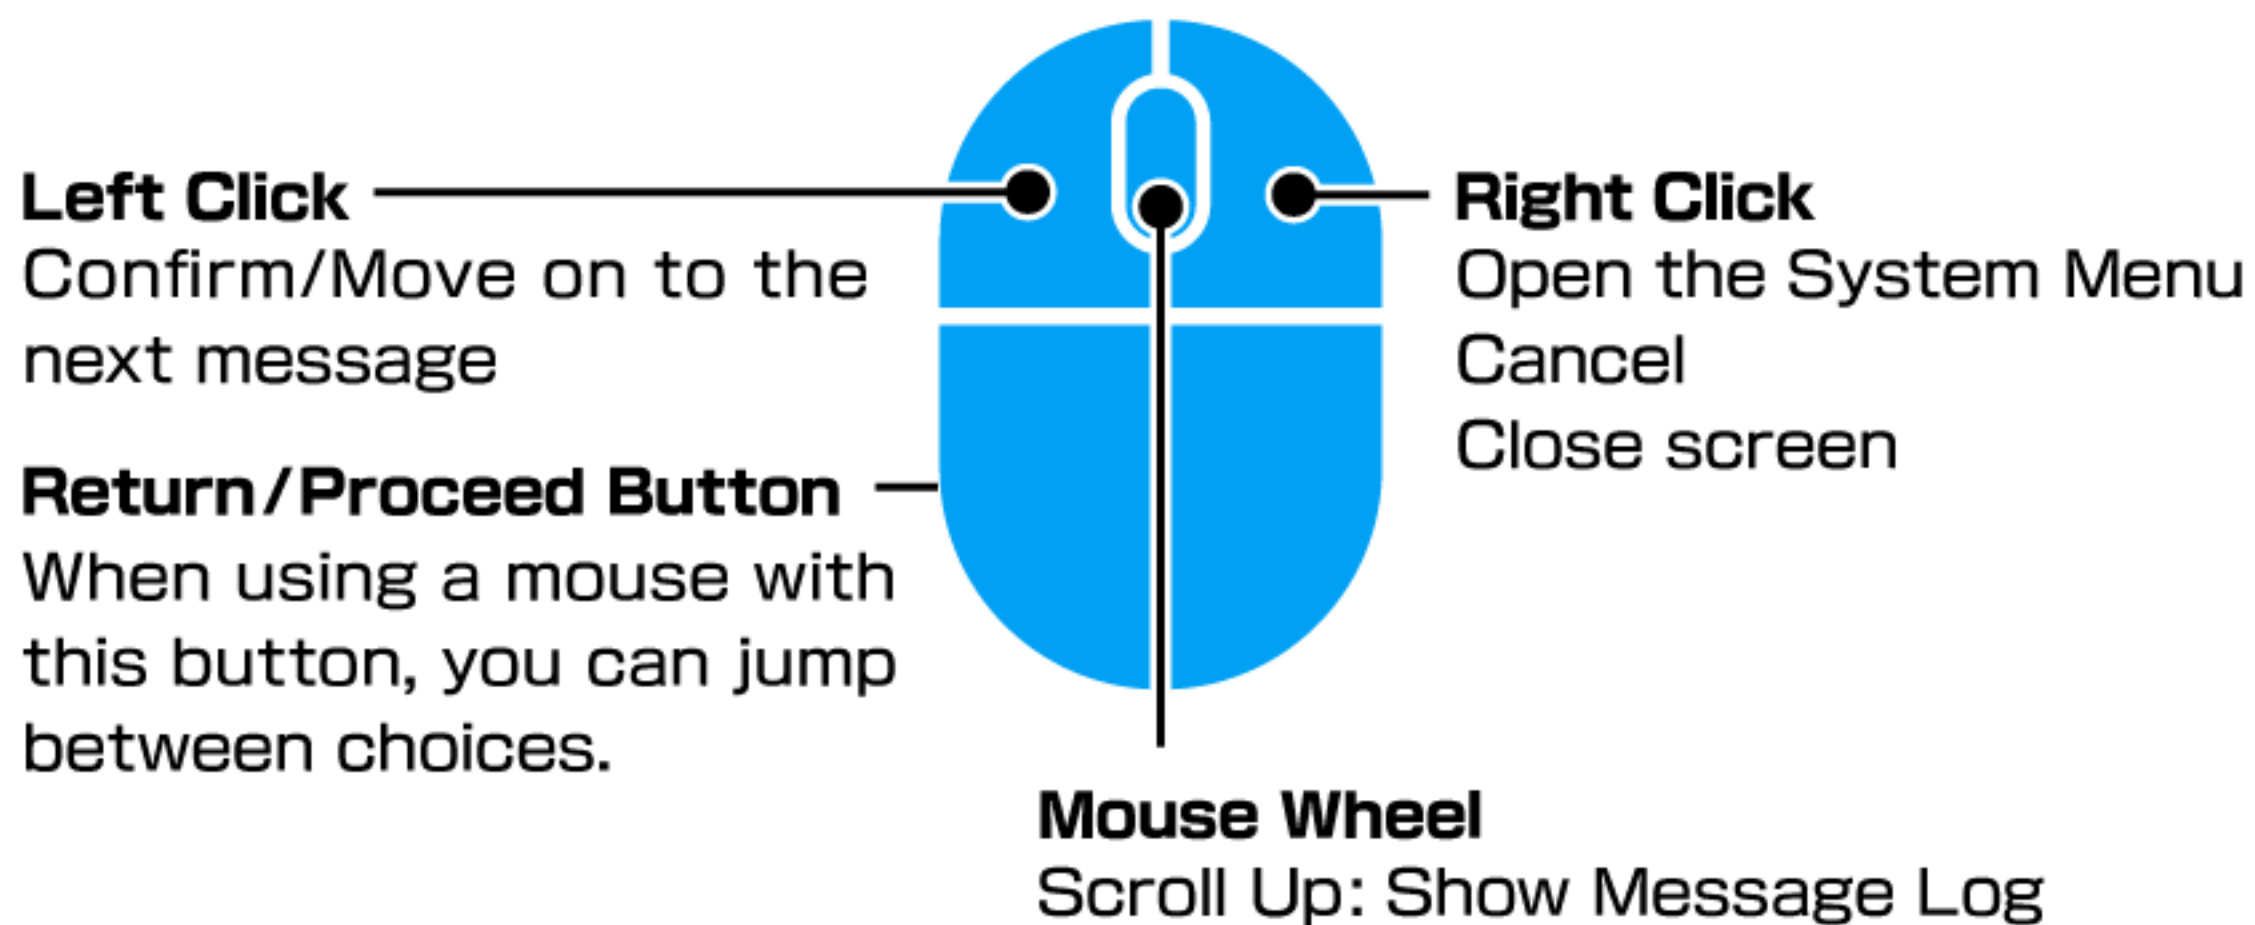

## Basic Controls

### CONTENTS

2 Mouse/Touch Gestures ▶

3 Keyboard Shortcuts ▶

4 Controller ▶

5 Steam Deck™ ▶

## Mouse

Only certain functions are listed below. Even more functions can be set from the Mouse section in OPTIONS.

Enabling Gestures from the Mouse section in OPTIONS allows you to use left click+pointer movement to perform the same functions as the preceding gestures.