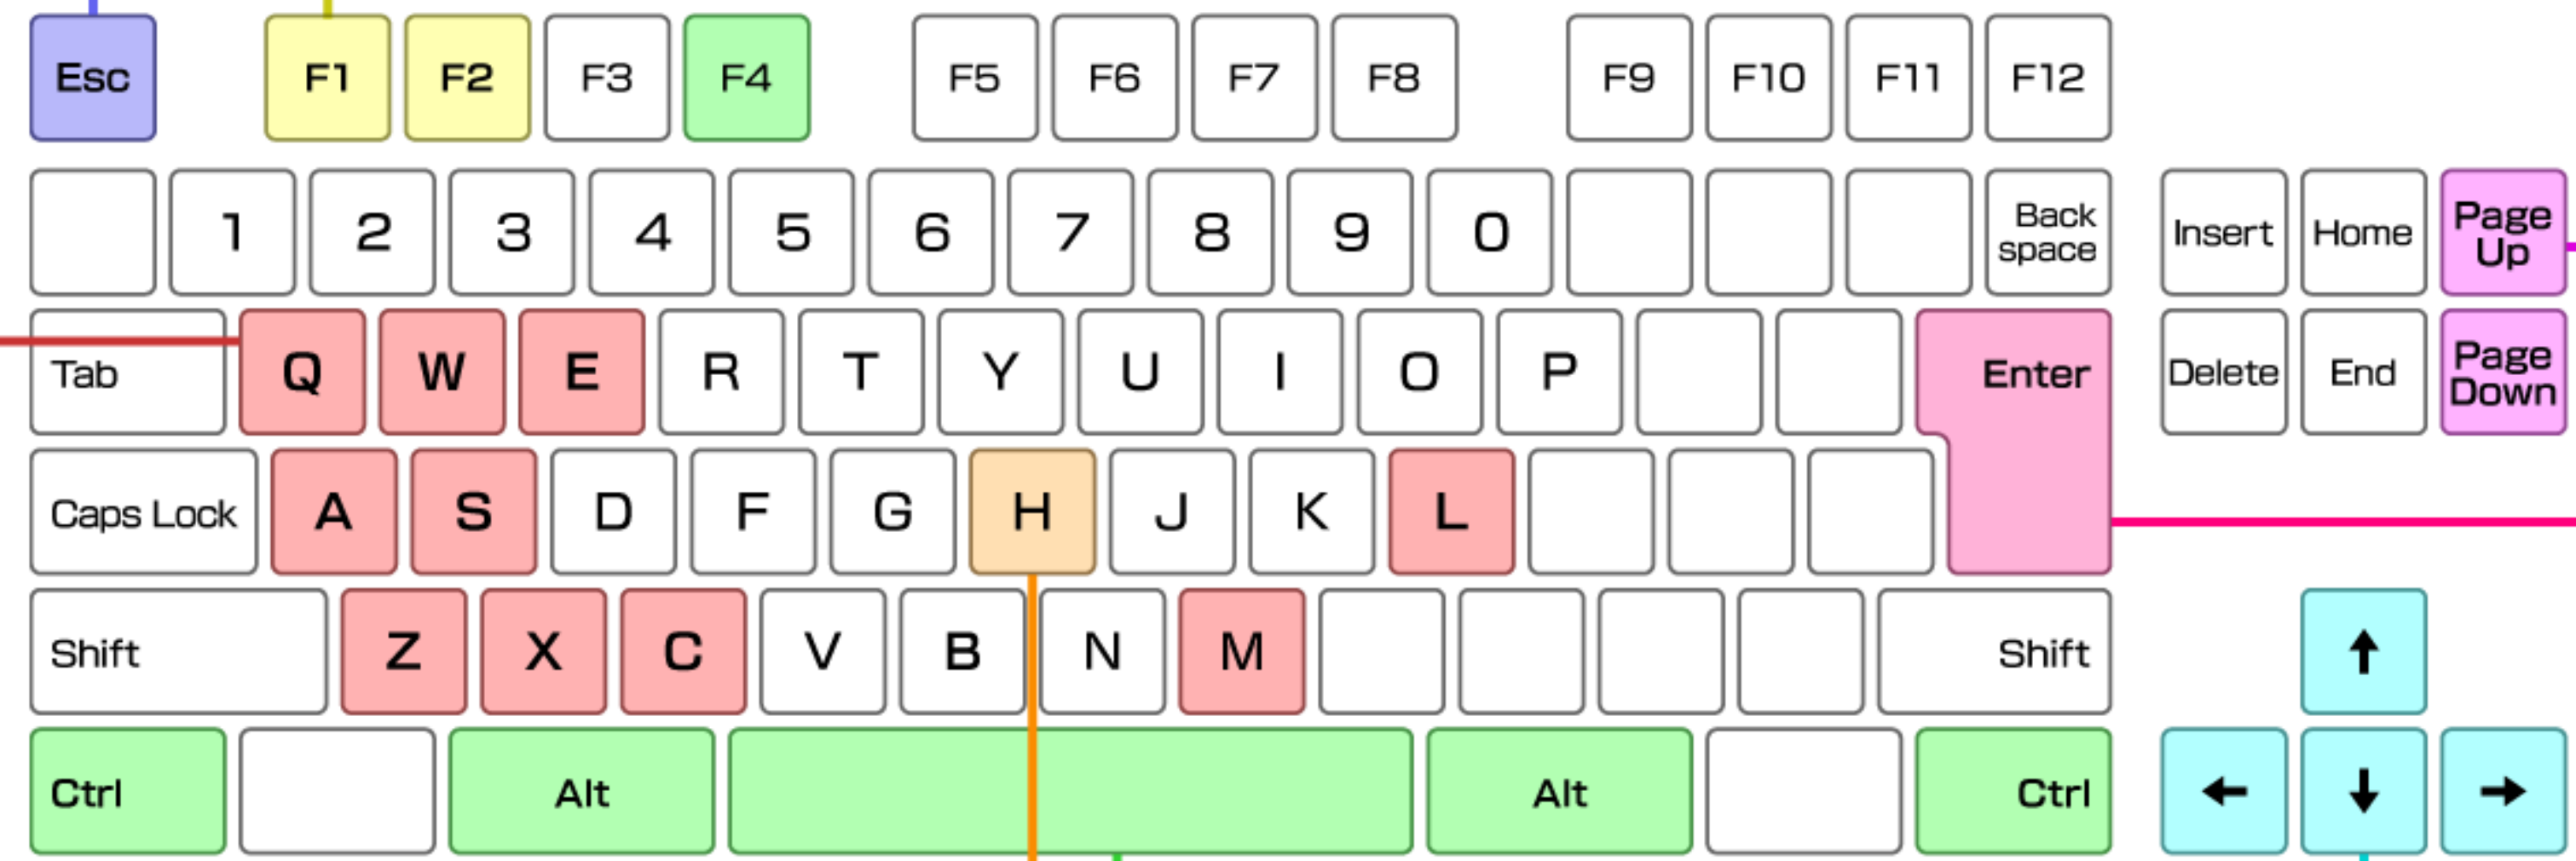

Keyboard Shortcuts

The settings of some keys can be changed from the Keyboard section in OPTIONS.

Esc	Open the System Menu. Cancel. / Close screen.

F1	Quick Save.
F2	Quick Load.

Page Up	Switch page. (Up or Left)
Page Down	Switch page. (Down or Right) Hide the message window.

Q	Jump to the previous choice.
W	Open the System Menu.
E	Jump to the next choice.

A	Toggle Auto Mode on/off.
S	Quick Save.

Z	Switch page. / Rewind message while pressed.
X	Cancel. / Close screen. Show the next full message.
C	Switch page. / Skip message while pressed.

M	Show Message Log.
L	Switch language. Switch to the next language in this list each time L is pressed: English, to Simplified Chinese, to Japanese, then back to English.

H	Open the Manual.

Ctrl	Skip message while pressed.
Space	Hide the message window.
Alt+Enter	Full Screen.
Alt+F4	Exit the game.

Arrow Keys	Move cursor. ↑ : Show Message Log. ↓ : Hide message window. ← : Go back one message. → : Advance one message.

Enter	Confirm selected option. Advance dialogue.